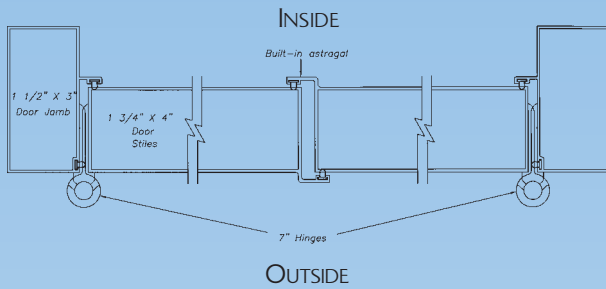

FRENCH DOORS & SIDE LITES

TOP VIEW OUTSWING

MINIMUM & MAXIMUM SIZES

	MINIMUM	MAXIMUM
SINGLE DOOR (6'0")	26 x 95 3/4	37 1/2 x 95 3/4
DOUBLE DOOR (8'0")	48 x 95 3/4	71 3/4 x 95 3/4
SIDE LITE WIDTH	9 1/2	36

COLONIAL LITE CONFIGURATIONS

3'0" x 6'8"

37 1/2"

57 1/2"

74"

91 1/2"

5'0" x 6'8"

59 3/4"